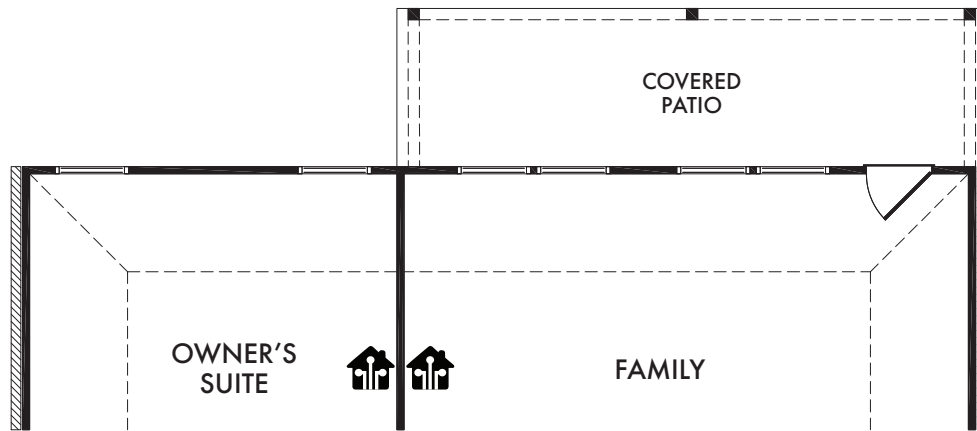

OPTIONAL COVERED PATIO

OPT. #150

OPTIONAL
EXTENDED COVERED PATIO

OPT. #151

Living Smarter technology locations are indicated as follows:  = Pre-Wired for Wireless Access Point(s) and  = RG-6 & Cat6 Media Outlet(s). Ask your sales consultant for more details. Any dimensions and square footage shown, indicated, or stated are approximate and may vary from these art drawings of interior space. Impression Homes reserves the right to change features, prices, and design details without prior notice or obligation. Interior space drawings and exterior paintings are artistic interpretations of concepts and are not drawn to scale. Plan numbers are not intended to represent square footage.