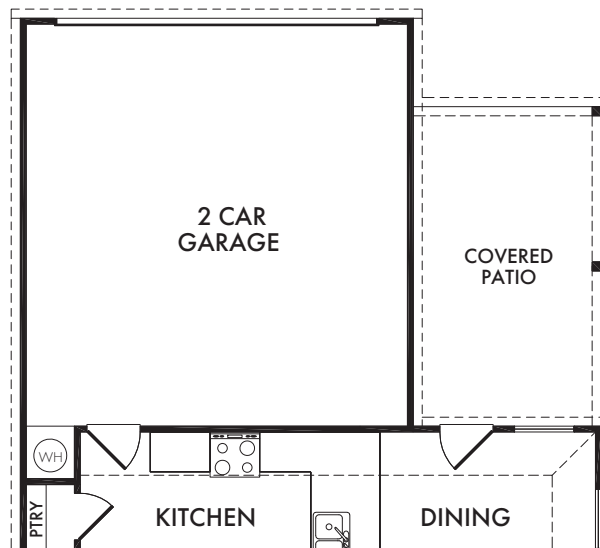

OPTIONAL COVERED PATIO

OPT. #150

OPTIONAL  
EXTENDED COVERED PATIO

OPT. #151

Living Smarter technology locations are indicated as follows: 📶 = Pre-Wired for Wireless Access Point(s) and 📡 = RG-6 & Cat6 Media Outlet(s). Ask your sales consultant for more details. Any dimensions and square footage shown, indicated, or stated are approximate and may vary from these art drawings of interior space. Impression Homes reserves the right to change features, prices, and design details without prior notice or obligation. Interior space drawings and exterior paintings are artistic interpretations of concepts and are not drawn to scale. Plan numbers are not intended to represent square footage.