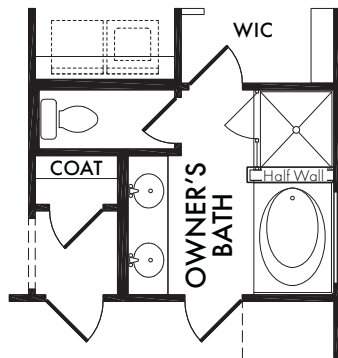

ELEVATION Q

ELEVATION R

 Start *Living Smarter* with Impression Homes.

Living Smarter technology locations are indicated as follows:  = Pre-Wired for Wireless Access Point(s) and  = RG-6 & Cat6 Media Outlet(s). Ask your sales consultant for more details. Any dimensions and square footage shown, indicated, or stated are approximate and may vary from these art drawings of interior space. Impression Homes reserves the right to change features, prices, and design details without prior notice or obligation. Interior space drawings and exterior paintings are artistic interpretations of concepts and are not drawn to scale. Plan numbers are not intended to represent square footage.

**OPTIONAL  
OWNER'S BATH**  
w/Shower Only  
*Included Standard*

OPT. #220

**OPTIONAL  
OWNER'S BATH**  
w/Double Sink Vanity  
*Included Standard*

OPT. #206

**OPTIONAL  
OWNER'S BATH**  
w/Half Wall

OPT. #202

**OPTIONAL  
OWNER'S BATH**  
w/Full Wall

OPT. #203

Living Smarter technology locations are indicated as follows: = Pre-Wired for Wireless Access Point(s) and = RG-6 & Cat6 Media Outlet(s). Ask your sales consultant for more details. Any dimensions and square footage shown, indicated, or stated are approximate and may vary from these art drawings of interior space. Impression Homes reserves the right to change features, prices, and design details without prior notice or obligation. Interior space drawings and exterior paintings are artistic interpretations of concepts and are not drawn to scale. Plan numbers are not intended to represent square footage.