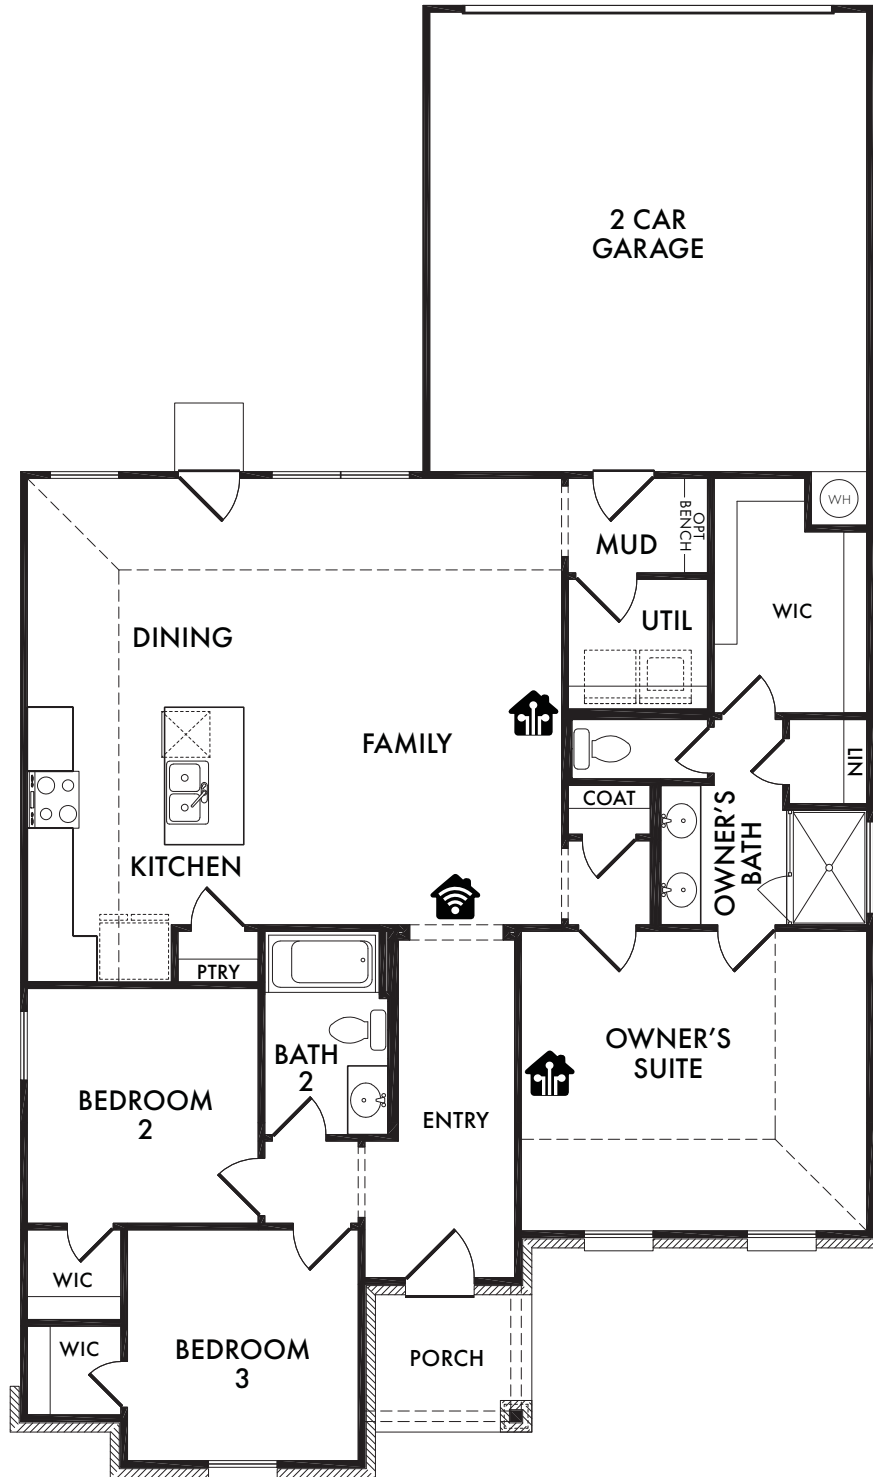

ELEVATION Q

ELEVATION R

 Start *Living Smarter* with Impression Homes.

Living Smarter technology locations are indicated as follows:  = Pre-Wired for Wireless Access Point(s) and  = RG-6 & Cat6 Media Outlet(s). Ask your sales consultant for more details. Any dimensions and square footage shown, indicated, or stated are approximate and may vary from these art drawings of interior space. Impression Homes reserves the right to change features, prices, and design details without prior notice or obligation. Interior space drawings and exterior paintings are artistic interpretations of concepts and are not drawn to scale. Plan numbers are not intended to represent square footage.

**OPTIONAL  
OWNER'S BATH**  
w/Shower Only  
*Included Standard*

OPT. #220

**OPTIONAL  
OWNER'S BATH**  
w/Double Sink Vanity  
*Included Standard*

OPT. #206

**OPTIONAL  
OWNER'S BATH**  
w/Half Wall

OPT. #202

**OPTIONAL  
OWNER'S BATH**  
w/Full Wall

OPT. #203

Living Smarter technology locations are indicated as follows: = Pre-Wired for Wireless Access Point(s) and = RG-6 & Cat6 Media Outlet(s). Ask your sales consultant for more details. Any dimensions and square footage shown, indicated, or stated are approximate and may vary from these art drawings of interior space. Impression Homes reserves the right to change features, prices, and design details without prior notice or obligation. Interior space drawings and exterior paintings are artistic interpretations of concepts and are not drawn to scale. Plan numbers are not intended to represent square footage.