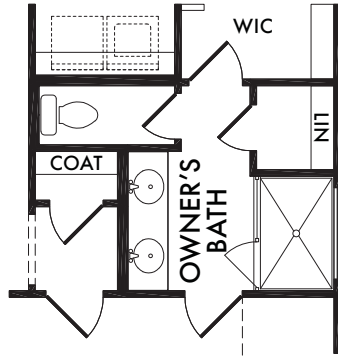

ELEVATION Q

ELEVATION R

 Start *Living Smarter* with Impression Homes.

Living Smarter technology locations are indicated as follows:  = Pre-Wired for Wireless Access Point(s) and  = RG-6 & Cat6 Media Outlet(s). Ask your sales consultant for more details. Any dimensions and square footage shown, indicated, or stated are approximate and may vary from these art drawings of interior space. Impression Homes reserves the right to change features, prices, and design details without prior notice or obligation. Interior space drawings and exterior paintings are artistic interpretations of concepts and are not drawn to scale. Plan numbers are not intended to represent square footage.

**OPTIONAL  
OWNER'S BATH**  
w/Shower Only  
*Included Standard*

OPT. #220

**OPTIONAL  
OWNER'S BATH**  
w/Double Sink Vanity  
*Included Standard*

OPT. #206

**OPTIONAL  
OWNER'S BATH**  
w/Half Wall

OPT. #202

**OPTIONAL  
OWNER'S BATH**  
w/Full Wall

OPT. #203

Living Smarter technology locations are indicated as follows: = Pre-Wired for Wireless Access Point(s) and = RG-6 & Cat6 Media Outlet(s). Ask your sales consultant for more details. Any dimensions and square footage shown, indicated, or stated are approximate and may vary from these art drawings of interior space. Impression Homes reserves the right to change features, prices, and design details without prior notice or obligation. Interior space drawings and exterior paintings are artistic interpretations of concepts and are not drawn to scale. Plan numbers are not intended to represent square footage.