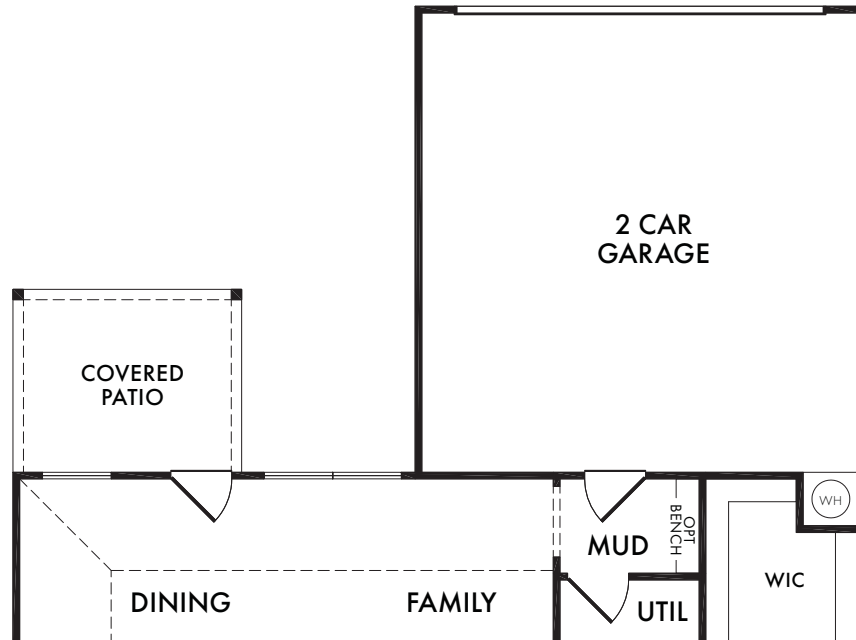

ELEVATION Q

ELEVATION R

 Start *Living Smarter* with Impression Homes.

Living Smarter technology locations are indicated as follows:  = Pre-Wired for Wireless Access Point(s) and  = RG-6 & Cat6 Media Outlet(s). Ask your sales consultant for more details. Any dimensions and square footage shown, indicated, or stated are approximate and may vary from these art drawings of interior space. Impression Homes reserves the right to change features, prices, and design details without prior notice or obligation. Interior space drawings and exterior paintings are artistic interpretations of concepts and are not drawn to scale. Plan numbers are not intended to represent square footage.

**OPTIONAL  
OWNER'S BATH**  
w/Shower Only  
*Included Standard*

OPT. #220

**OPTIONAL  
OWNER'S BATH**  
w/Double Sink Vanity  
*Included Standard*

OPT. #206

**OPTIONAL  
OWNER'S BATH**  
w/Half Wall

OPT. #202

**OPTIONAL  
OWNER'S BATH**  
w/Full Wall

OPT. #203

Living Smarter technology locations are indicated as follows: = Pre-Wired for Wireless Access Point(s) and = RG-6 & Cat6 Media Outlet(s). Ask your sales consultant for more details. Any dimensions and square footage shown, indicated, or stated are approximate and may vary from these art drawings of interior space. Impression Homes reserves the right to change features, prices, and design details without prior notice or obligation. Interior space drawings and exterior paintings are artistic interpretations of concepts and are not drawn to scale. Plan numbers are not intended to represent square footage.