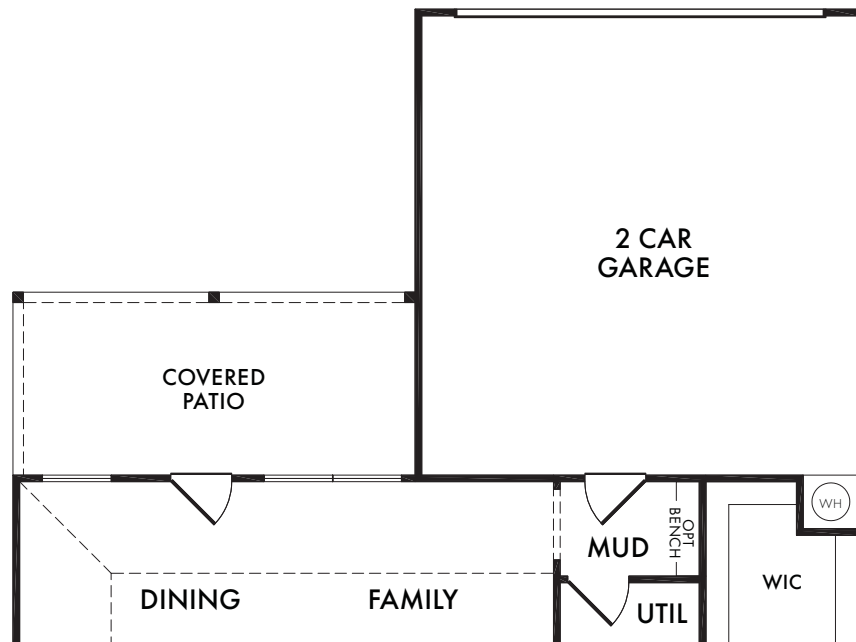

**OPTIONAL  
OWNER'S BATH**  
w/Shower Only  
*Included Standard*

OPT. #220

**OPTIONAL  
OWNER'S BATH**  
w/Double Sink Vanity  
*Included Standard*

OPT. #206

**OPTIONAL  
OWNER'S BATH**  
w/Half Wall

OPT. #202

**OPTIONAL  
OWNER'S BATH**  
w/Full Wall

OPT. #203

Living Smarter technology locations are indicated as follows: = Pre-Wired for Wireless Access Point(s) and = RG-6 & Cat6 Media Outlet(s). Ask your sales consultant for more details. Any dimensions and square footage shown, indicated, or stated are approximate and may vary from these art drawings of interior space. Impression Homes reserves the right to change features, prices, and design details without prior notice or obligation. Interior space drawings and exterior paintings are artistic interpretations of concepts and are not drawn to scale. Plan numbers are not intended to represent square footage.

OPTIONAL COVERED PATIO

OPT. #150

OPTIONAL  
EXTENDED COVERED PATIO

OPT. #151

Living Smarter technology locations are indicated as follows:  = Pre-Wired for Wireless Access Point(s) and  = RG-6 & Cat6 Media Outlet(s). Ask your sales consultant for more details. Any dimensions and square footage shown, indicated, or stated are approximate and may vary from these art drawings of interior space. Impression Homes reserves the right to change features, prices, and design details without prior notice or obligation. Interior space drawings and exterior paintings are artistic interpretations of concepts and are not drawn to scale. Plan numbers are not intended to represent square footage.