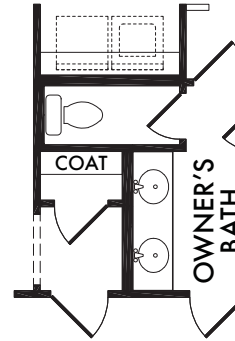

ELEVATION Q

ELEVATION R

 Start *Living Smarter* with Impression Homes.

Living Smarter technology locations are indicated as follows:  = Pre-Wired for Wireless Access Point(s) and  = RG-6 & Cat6 Media Outlet(s). Ask your sales consultant for more details. Any dimensions and square footage shown, indicated, or stated are approximate and may vary from these art drawings of interior space. Impression Homes reserves the right to change features, prices, and design details without prior notice or obligation. Interior space drawings and exterior paintings are artistic interpretations of concepts and are not drawn to scale. Plan numbers are not intended to represent square footage.

**OPTIONAL  
OWNER'S BATH**  
w/Shower Only  
*Included Standard*

OPT. #220

**OPTIONAL  
OWNER'S BATH**  
w/Double Sink Vanity  
*Included Standard*

OPT. #206

**OPTIONAL  
OWNER'S BATH**  
w/Half Wall

OPT. #202