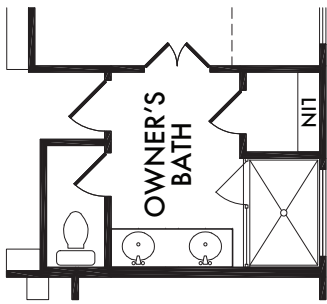

ELEVATION Q

ELEVATION R

 Start *Living Smarter* with Impression Homes.

Living Smarter technology locations are indicated as follows:  = Pre-Wired for Wireless Access Point(s) and  = RG-6 & Cat6 Media Outlet(s). Ask your sales consultant for more details. Any dimensions and square footage shown, indicated, or stated are approximate and may vary from these art drawings of interior space. Impression Homes reserves the right to change features, prices, and design details without prior notice or obligation. Interior space drawings and exterior paintings are artistic interpretations of concepts and are not drawn to scale. Plan numbers are not intended to represent square footage.

**OPTIONAL
OWNER'S BATH**
w/Shower Only
Included Standard
OPT. #220

**OPTIONAL
OWNER'S BATH**
w/Double Sink Vanity
Included Standard
OPT. #206

**OPTIONAL
OWNER'S BATH**
w/Full Wall
OPT. #203

**OPTIONAL
OWNER'S BATH**
w/Half Wall
OPT. #202