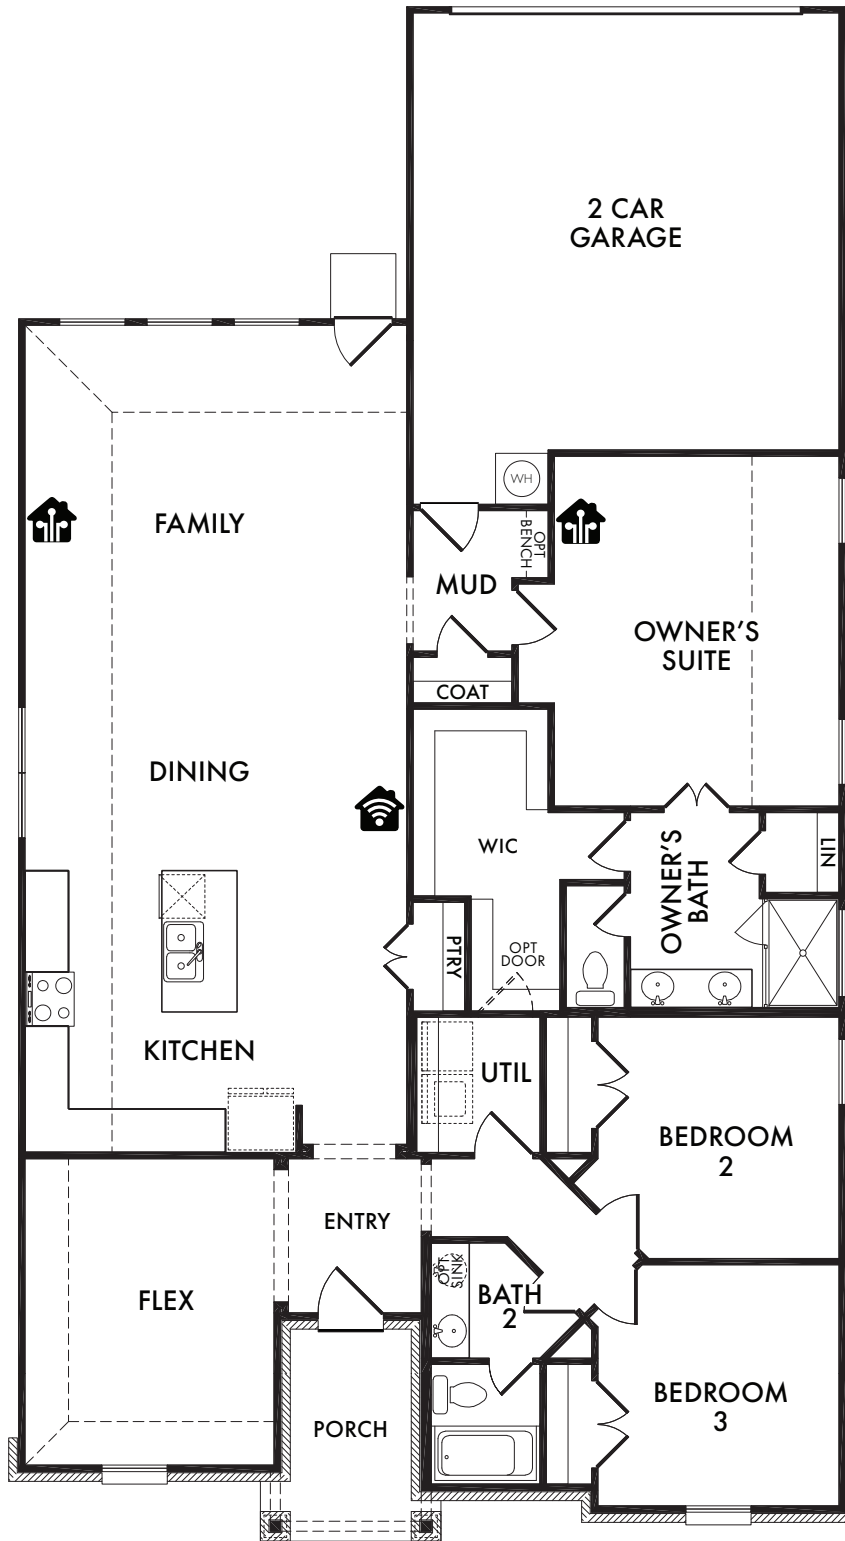

ELEVATION Q

ELEVATION R

 Start *Living Smarter* with Impression Homes.

Living Smarter technology locations are indicated as follows:  = Pre-Wired for Wireless Access Point(s) and  = RG-6 & Cat6 Media Outlet(s). Ask your sales consultant for more details. Any dimensions and square footage shown, indicated, or stated are approximate and may vary from these art drawings of interior space. Impression Homes reserves the right to change features, prices, and design details without prior notice or obligation. Interior space drawings and exterior paintings are artistic interpretations of concepts and are not drawn to scale. Plan numbers are not intended to represent square footage.

**OPTIONAL
OWNER'S BATH**
w/Shower Only
Included Standard
OPT. #220

**OPTIONAL
OWNER'S BATH**
w/Double Sink Vanity
Included Standard
OPT. #206

**OPTIONAL
OWNER'S BATH**
w/Full Wall
OPT. #203

**OPTIONAL
OWNER'S BATH**
w/Half Wall
OPT. #202

OPTIONAL STUDY
OPT. #120

OPTIONAL BEDROOM 4
OPT. #100

OPTIONAL BATH 2
w/Double Sink Vanity
OPT. #207

OPTIONAL FIREPLACE
OPT. #300

Living Smarter technology locations are indicated as follows: 🏠 = Pre-Wired for Wireless Access Point(s) and 🏠 = RG-6 & Cat6 Media Outlet(s). Ask your sales consultant for more details. Any dimensions and square footage shown, indicated, or stated are approximate and may vary from these art drawings of interior space. Impression Homes reserves the right to change features, prices, and design details without prior notice or obligation. Interior space drawings and exterior paintings are artistic interpretations of concepts and are not drawn to scale. Plan numbers are not intended to represent square footage.