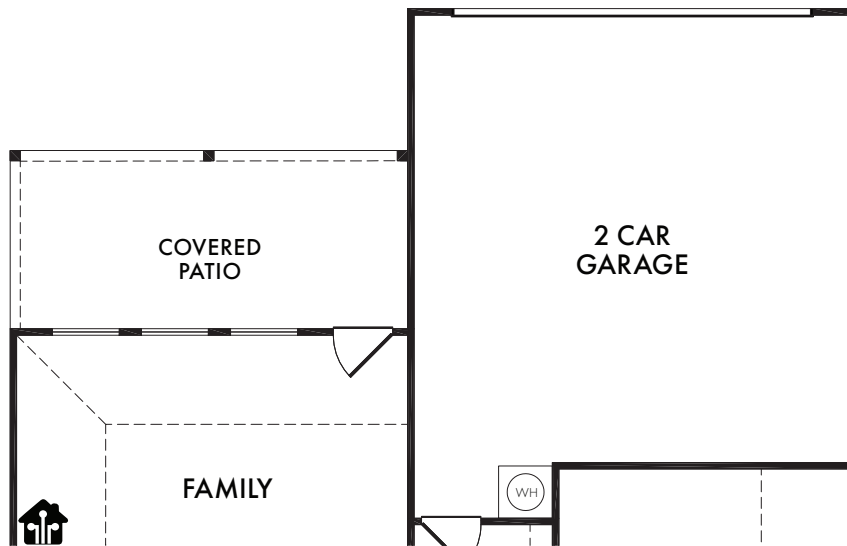

OPTIONAL STUDY
OPT. #120

OPTIONAL BEDROOM 4
OPT. #100

OPTIONAL BATH 2
w/Double Sink Vanity
OPT. #207

OPTIONAL FIREPLACE
OPT. #300

Living Smarter technology locations are indicated as follows: 🏠 = Pre-Wired for Wireless Access Point(s) and 🏠 = RG-6 & Cat6 Media Outlet(s). Ask your sales consultant for more details. Any dimensions and square footage shown, indicated, or stated are approximate and may vary from these art drawings of interior space. Impression Homes reserves the right to change features, prices, and design details without prior notice or obligation. Interior space drawings and exterior paintings are artistic interpretations of concepts and are not drawn to scale. Plan numbers are not intended to represent square footage.

OPTIONAL COVERED PATIO

OPT. #150

OPTIONAL
EXTENDED COVERED PATIO

OPT. #151

Living Smarter technology locations are indicated as follows:  = Pre-Wired for Wireless Access Point(s) and  = RG-6 & Cat6 Media Outlet(s). Ask your sales consultant for more details. Any dimensions and square footage shown, indicated, or stated are approximate and may vary from these art drawings of interior space. Impression Homes reserves the right to change features, prices, and design details without prior notice or obligation. Interior space drawings and exterior paintings are artistic interpretations of concepts and are not drawn to scale. Plan numbers are not intended to represent square footage.