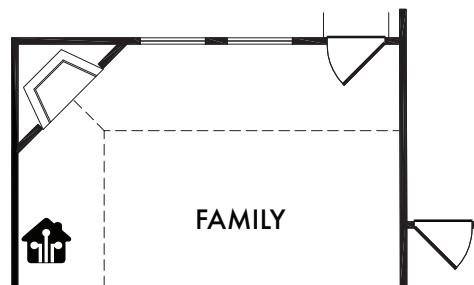

OPTIONAL FIREPLACE
OPT. #300

Living Smarter technology locations are indicated as follows: 🏠 = Pre-Wired for Wireless Access Point(s) and 🏠 = RG-6 & Cat6 Media Outlet(s). Ask your sales consultant for more details. Any dimensions and square footage shown, indicated, or stated are approximate and may vary from these art drawings of interior space. Impression Homes reserves the right to change features, prices, and design details without prior notice or obligation. Interior space drawings and exterior paintings are artistic interpretations of concepts and are not drawn to scale. Plan numbers are not intended to represent square footage.