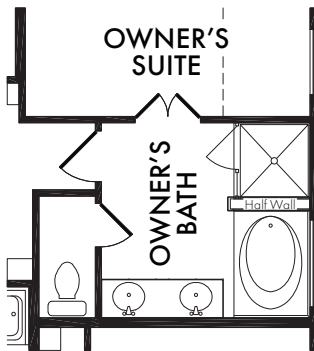

**OPTIONAL
OWNER'S BATH**
w/Shower Only
Included Standard

OPT. #220

**OPTIONAL
OWNER'S BATH**
w/Double Sink Vanity
Included Standard

OPT. #206

**OPTIONAL
OWNER'S BATH**
w/Full Wall

OPT. #203

**OPTIONAL
OWNER'S BATH**
w/Half Wall

OPT. #202

OPTIONAL STUDY

OPT. #120

OPTIONAL FIREPLACE

OPT. #300

Living Smarter technology locations are indicated as follows: 📶 = Pre-Wired for Wireless Access Point(s) and 📡 = RG-6 & Cat6 Media Outlet(s). Ask your sales consultant for more details. Any dimensions and square footage shown, indicated, or stated are approximate and may vary from these art drawings of interior space. Impression Homes reserves the right to change features, prices, and design details without prior notice or obligation. Interior space drawings and exterior paintings are artistic interpretations of concepts and are not drawn to scale. Plan numbers are not intended to represent square footage.