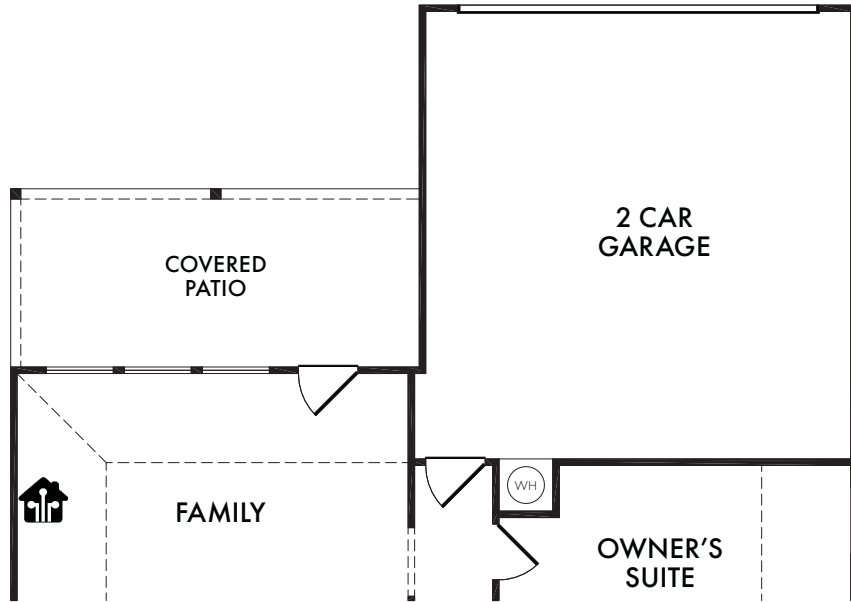

**OPTIONAL
OWNER'S BATH**
w/Shower Only
Included Standard

OPT. #220

**OPTIONAL
OWNER'S BATH**
w/Double Sink Vanity
Included Standard

OPT. #206

**OPTIONAL
OWNER'S BATH**
w/Full Wall

OPT. #203

**OPTIONAL
OWNER'S BATH**
w/Half Wall

OPT. #202

OPTIONAL STUDY

OPT. #120

OPTIONAL FIREPLACE

OPT. #300

Living Smarter technology locations are indicated as follows: 📶 = Pre-Wired for Wireless Access Point(s) and 📡 = RG-6 & Cat6 Media Outlet(s). Ask your sales consultant for more details. Any dimensions and square footage shown, indicated, or stated are approximate and may vary from these art drawings of interior space. Impression Homes reserves the right to change features, prices, and design details without prior notice or obligation. Interior space drawings and exterior paintings are artistic interpretations of concepts and are not drawn to scale. Plan numbers are not intended to represent square footage.

OPTIONAL COVERED PATIO

OPT. #150

OPTIONAL
EXTENDED COVERED PATIO

OPT. #151

Living Smarter technology locations are indicated as follows: = Pre-Wired for Wireless Access Point(s) and = RG-6 & Cat6 Media Outlet(s). Ask your sales consultant for more details. Any dimensions and square footage shown, indicated, or stated are approximate and may vary from these art drawings of interior space. Impression Homes reserves the right to change features, prices, and design details without prior notice or obligation. Interior space drawings and exterior paintings are artistic interpretations of concepts and are not drawn to scale. Plan numbers are not intended to represent square footage.