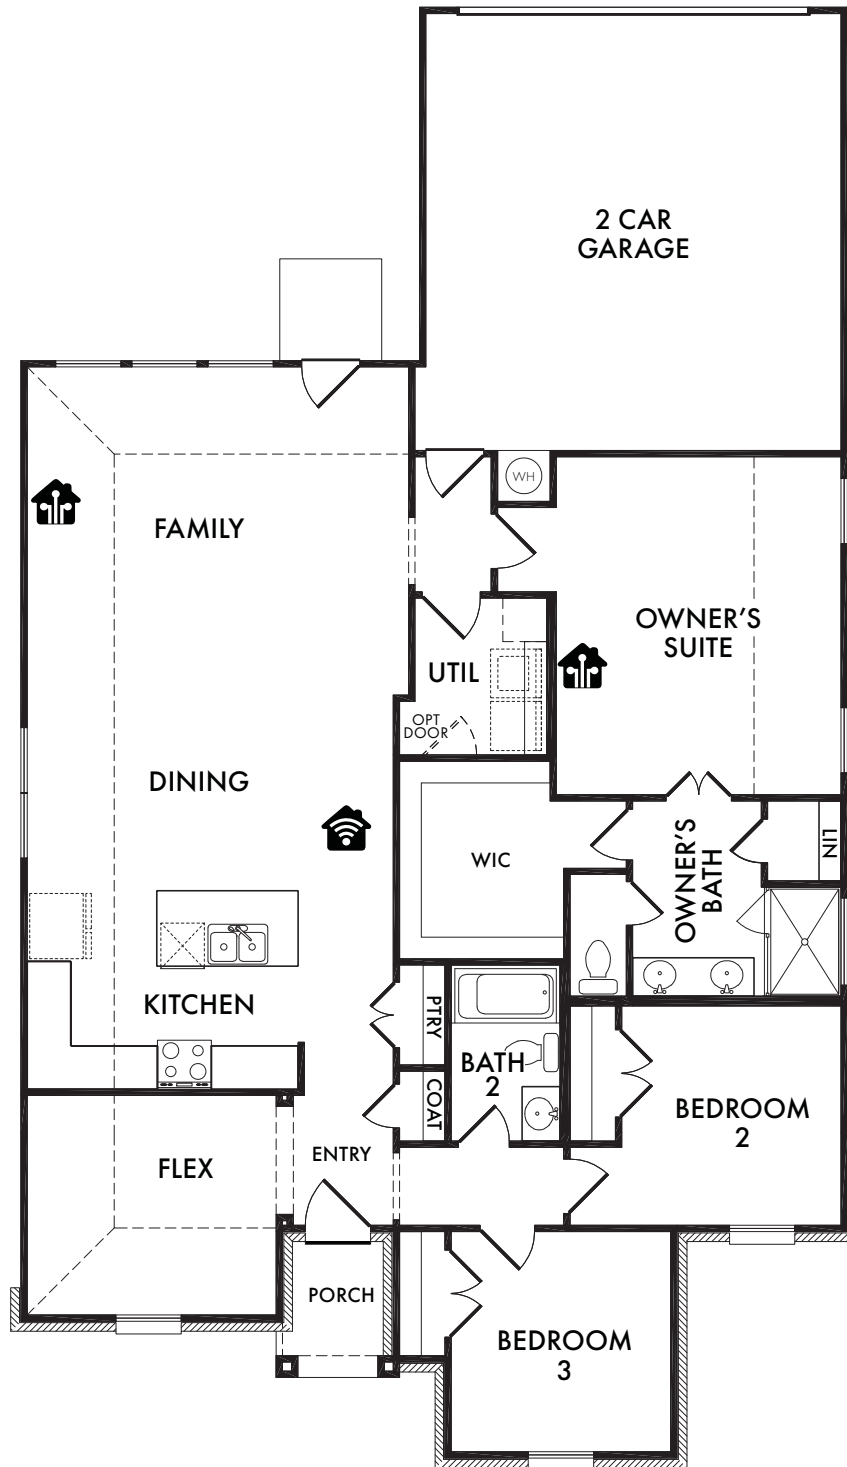

ELEVATION Q

ELEVATION R

 Start *Living Smarter* with Impression Homes.

Living Smarter technology locations are indicated as follows:  = Pre-Wired for Wireless Access Point(s) and  = RG-6 & Cat6 Media Outlet(s). Ask your sales consultant for more details. Any dimensions and square footage shown, indicated, or stated are approximate and may vary from these art drawings of interior space. Impression Homes reserves the right to change features, prices, and design details without prior notice or obligation. Interior space drawings and exterior paintings are artistic interpretations of concepts and are not drawn to scale. Plan numbers are not intended to represent square footage.

**OPTIONAL
OWNER'S BATH**
w/Shower Only
Included Standard

OPT. #220

**OPTIONAL
OWNER'S BATH**
w/Double Sink Vanity
Included Standard

OPT. #206

**OPTIONAL
OWNER'S BATH**
w/Full Wall

OPT. #203

**OPTIONAL
OWNER'S BATH**
w/Half Wall

OPT. #202

OPTIONAL STUDY

OPT. #120

OPTIONAL FIREPLACE

OPT. #300

Living Smarter technology locations are indicated as follows: 📶 = Pre-Wired for Wireless Access Point(s) and 📡 = RG-6 & Cat6 Media Outlet(s). Ask your sales consultant for more details. Any dimensions and square footage shown, indicated, or stated are approximate and may vary from these art drawings of interior space. Impression Homes reserves the right to change features, prices, and design details without prior notice or obligation. Interior space drawings and exterior paintings are artistic interpretations of concepts and are not drawn to scale. Plan numbers are not intended to represent square footage.