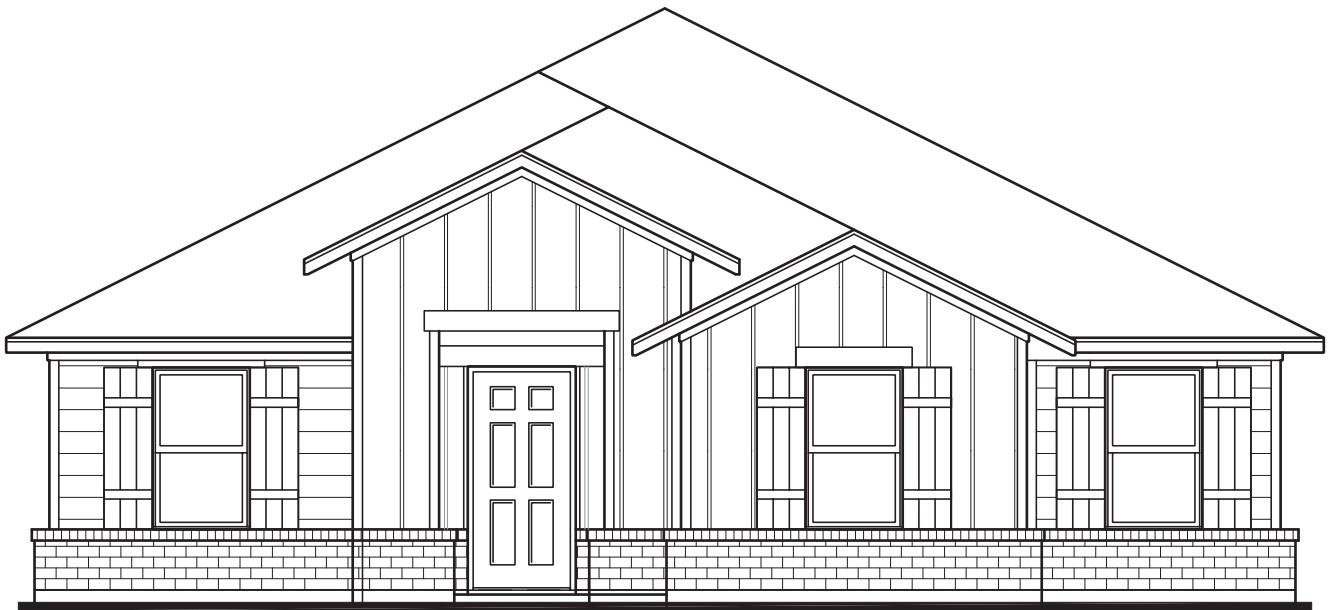

ELEVATION Q

ELEVATION R

 Start *Living Smarter* with Impression Homes.

Living Smarter technology locations are indicated as follows:  = Pre-Wired for Wireless Access Point(s) and  = RG-6 & Cat6 Media Outlet(s). Ask your sales consultant for more details. Any dimensions and square footage shown, indicated, or stated are approximate and may vary from these art drawings of interior space. Impression Homes reserves the right to change features, prices, and design details without prior notice or obligation. Interior space drawings and exterior paintings are artistic interpretations of concepts and are not drawn to scale. Plan numbers are not intended to represent square footage.

**OPTIONAL
OWNER'S BATH**
w/Shower Only
Included Standard

OPT. #220

**OPTIONAL
OWNER'S BATH**
w/Double Sink Vanity
Included Standard

OPT. #206

**OPTIONAL
OWNER'S BATH**
w/Full Wall

OPT. #203

**OPTIONAL
OWNER'S BATH**
w/Half Wall