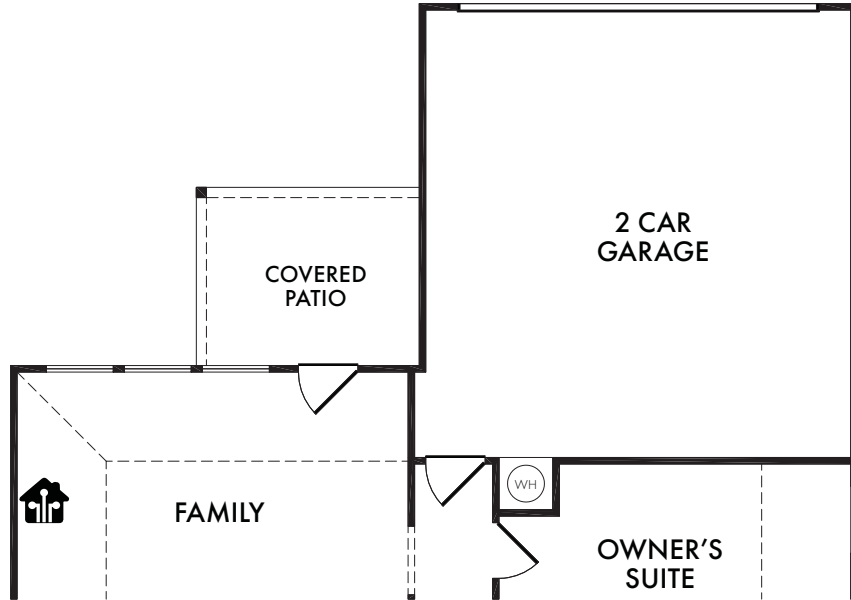

**OPTIONAL
OWNER'S BATH**
w/Shower Only
Included Standard

OPT. #220

**OPTIONAL
OWNER'S BATH**
w/Double Sink Vanity
Included Standard

OPT. #206

**OPTIONAL
OWNER'S BATH**
w/Full Wall

OPT. #203

**OPTIONAL
OWNER'S BATH**
w/Half Wall

OPT. #202

OPTIONAL STUDY

OPT. #120

OPTIONAL FIREPLACE

OPT. #300

Living Smarter technology locations are indicated as follows: 📶 = Pre-Wired for Wireless Access Point(s) and 📡 = RG-6 & Cat6 Media Outlet(s). Ask your sales consultant for more details. Any dimensions and square footage shown, indicated, or stated are approximate and may vary from these art drawings of interior space. Impression Homes reserves the right to change features, prices, and design details without prior notice or obligation. Interior space drawings and exterior paintings are artistic interpretations of concepts and are not drawn to scale. Plan numbers are not intended to represent square footage.

OPTIONAL COVERED PATIO

OPT. #150

OPTIONAL
EXTENDED COVERED PATIO

OPT. #151

Living Smarter technology locations are indicated as follows: = Pre-Wired for Wireless Access Point(s) and = RG-6 & Cat6 Media Outlet(s). Ask your sales consultant for more details. Any dimensions and square footage shown, indicated, or stated are approximate and may vary from these art drawings of interior space. Impression Homes reserves the right to change features, prices, and design details without prior notice or obligation. Interior space drawings and exterior paintings are artistic interpretations of concepts and are not drawn to scale. Plan numbers are not intended to represent square footage.