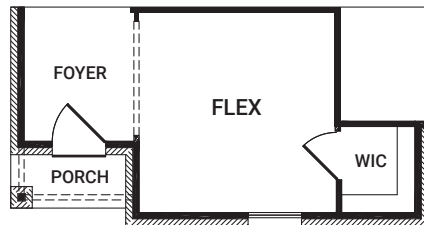

SYMPHONY SERIES

BY IMPRESSION HOMES

Concerto

3 BR | 2 BA | 1,722 SF

ELEVATION L

ELEVATION M

ELEVATION N

2583
5/30/25

That's the Sound of Community.

OPTIONS

OPTIONAL OWNER'S BATH
Half Wall
OPTION #202

OPTIONAL OWNER'S BATH
Shower Only
OPTION #204

OPTIONAL OWNER'S BATH
2nd Vanity Bowl
Included Standard
OPTION #206

OPTIONAL FLEX
OPTION #118

OPTIONAL STUDY
OPTION #120

OPTIONAL MORNING ROOM
Adds Approx. 85 SF
OPTION #168

Start *Living Smarter* with Impression Homes.

Living Smarter technology locations are indicated as follows: = Pre-Wired for Wireless Access Point(s) and = RG-6 & Cat6 Media Outlet(s). Ask your sales consultant for more details. Any dimensions and square footage shown, indicated, or stated are approximate and may vary from these art drawings of interior space. Impression Homes reserves the right to change features, prices, and design details without prior notice or obligation. Interior space drawings and exterior paintings are artistic interpretations of concepts and are not drawn to scale. Plan numbers are not intended to represent square footage.