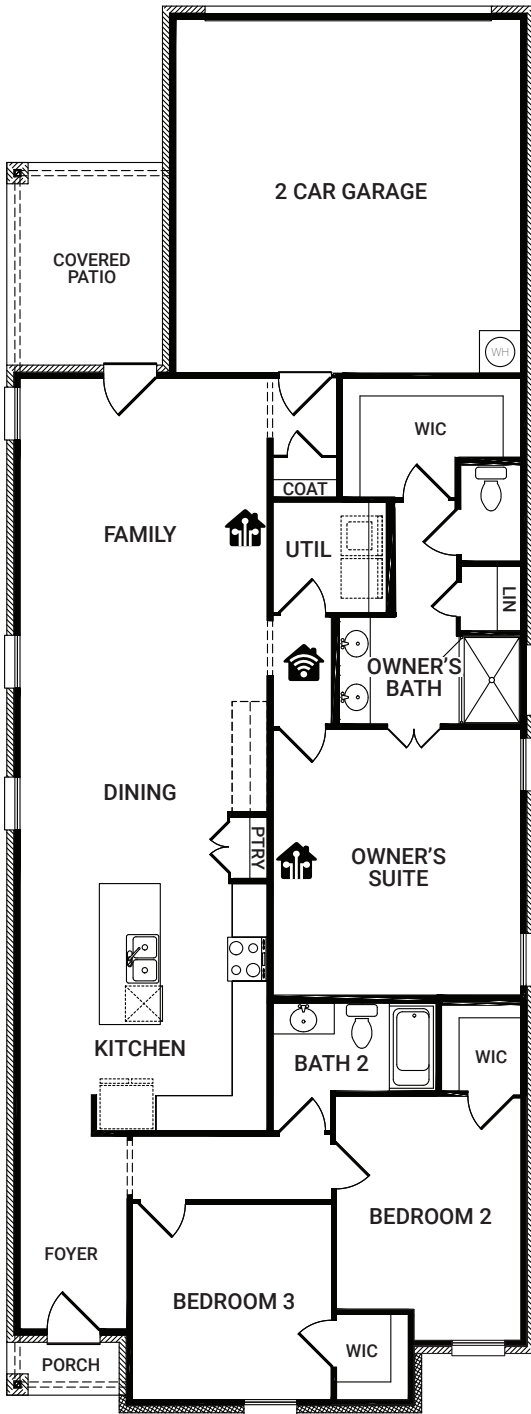

SYMPHONY SERIES

BY IMPRESSION HOMES

Concerto

3 BR | 2 BA | 1,722 SF

ELEVATION L

ELEVATION M

ELEVATION N

2583
5/30/25

That's the Sound of Community.

OPTIONS

OPTIONAL OWNER'S BATH
Half Wall
OPTION #202

OPTIONAL OWNER'S BATH
Shower Only
OPTION #204

OPTIONAL OWNER'S BATH
2nd Vanity Bowl
Included Standard
OPTION #206

OPTIONAL FLEX
OPTION #118

OPTIONAL STUDY
OPTION #120

OPTIONAL MORNING ROOM
Adds Approx. 85 SF
OPTION #168

Start *Living Smarter* with Impression Homes.

Living Smarter technology locations are indicated as follows: = Pre-Wired for Wireless Access Point(s) and = RG-6 & Cat6 Media Outlet(s). Ask your sales consultant for more details. Any dimensions and square footage shown, indicated, or stated are approximate and may vary from these art drawings of interior space. Impression Homes reserves the right to change features, prices, and design details without prior notice or obligation. Interior space drawings and exterior paintings are artistic interpretations of concepts and are not drawn to scale. Plan numbers are not intended to represent square footage.