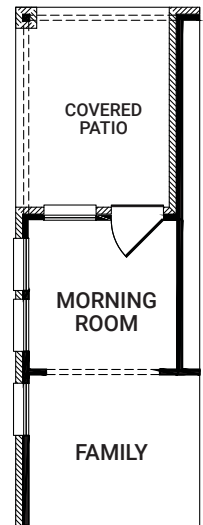

SYMPHONY SERIES

BY IMPRESSION HOMES

Concerto

3 BR | 2 BA | 1,722 SF

ELEVATION L

ELEVATION M

ELEVATION N

2583
5/30/25

That's the Sound of Community.

OPTIONS

OPTIONAL OWNER'S BATH
Half Wall
OPTION #202

OPTIONAL OWNER'S BATH
Shower Only
OPTION #204

OPTIONAL OWNER'S BATH
2nd Vanity Bowl
Included Standard
OPTION #206

OPTIONAL FLEX
OPTION #118

OPTIONAL STUDY
OPTION #120

OPTIONAL MORNING ROOM
Adds Approx. 85 SF
OPTION #168

Start *Living Smarter* with Impression Homes.

Living Smarter technology locations are indicated as follows: = Pre-Wired for Wireless Access Point(s) and = RG-6 & Cat6 Media Outlet(s). Ask your sales consultant for more details. Any dimensions and square footage shown, indicated, or stated are approximate and may vary from these art drawings of interior space. Impression Homes reserves the right to change features, prices, and design details without prior notice or obligation. Interior space drawings and exterior paintings are artistic interpretations of concepts and are not drawn to scale. Plan numbers are not intended to represent square footage.