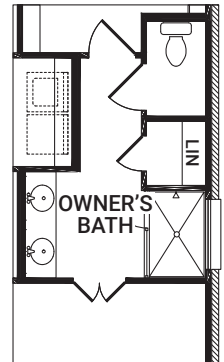

SYMPHONY SERIES

BY IMPRESSION HOMES

Concerto

3 BR | 2 BA | 1,722 SF

ELEVATION L

ELEVATION M

ELEVATION N

2583
5/30/25

That's the Sound of Community.

OPTIONS

OPTIONAL OWNER'S BATH
Half Wall
OPTION #202

OPTIONAL OWNER'S BATH
Shower Only
OPTION #204

OPTIONAL OWNER'S BATH
2nd Vanity Bowl
Included Standard
OPTION #206

OPTIONAL FLEX
OPTION #118

OPTIONAL STUDY
OPTION #120

OPTIONAL MORNING ROOM
Adds Approx. 85 SF
OPTION #168

Start *Living Smarter* with Impression Homes.

Living Smarter technology locations are indicated as follows: = Pre-Wired for Wireless Access Point(s) and = RG-6 & Cat6 Media Outlet(s). Ask your sales consultant for more details. Any dimensions and square footage shown, indicated, or stated are approximate and may vary from these art drawings of interior space. Impression Homes reserves the right to change features, prices, and design details without prior notice or obligation. Interior space drawings and exterior paintings are artistic interpretations of concepts and are not drawn to scale. Plan numbers are not intended to represent square footage.