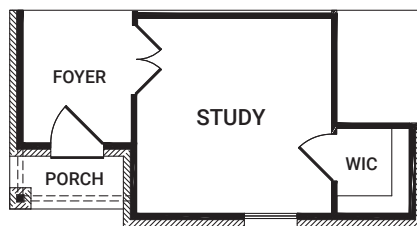

SYMPHONY SERIES

BY IMPRESSION HOMES

Concerto

3 BR | 2 BA | 1,722 SF

ELEVATION L

ELEVATION M

ELEVATION N

2583
5/30/25

That's the Sound of Community.

OPTIONS

OPTIONAL OWNER'S BATH
Half Wall
OPTION #202

OPTIONAL OWNER'S BATH
Shower Only
OPTION #204

OPTIONAL OWNER'S BATH
2nd Vanity Bowl
Included Standard
OPTION #206

OPTIONAL FLEX
OPTION #118

OPTIONAL STUDY
OPTION #120

OPTIONAL MORNING ROOM
Adds Approx. 85 SF
OPTION #168

Start *Living Smarter* with Impression Homes.

Living Smarter technology locations are indicated as follows: = Pre-Wired for Wireless Access Point(s) and = RG-6 & Cat6 Media Outlet(s). Ask your sales consultant for more details. Any dimensions and square footage shown, indicated, or stated are approximate and may vary from these art drawings of interior space. Impression Homes reserves the right to change features, prices, and design details without prior notice or obligation. Interior space drawings and exterior paintings are artistic interpretations of concepts and are not drawn to scale. Plan numbers are not intended to represent square footage.