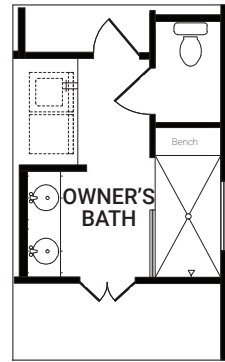

SYMPHONY SERIES

BY IMPRESSION HOMES

Concerto

3 BR | 2 BA | 1,722 SF

ELEVATION L

ELEVATION M

ELEVATION N

2583
5/30/25

That's the Sound of Community.

OPTIONS

OPTIONAL OWNER'S BATH
Half Wall
OPTION #202

OPTIONAL OWNER'S BATH
Shower Only
OPTION #204

OPTIONAL OWNER'S BATH
2nd Vanity Bowl
Included Standard
OPTION #206

OPTIONAL FLEX
OPTION #118