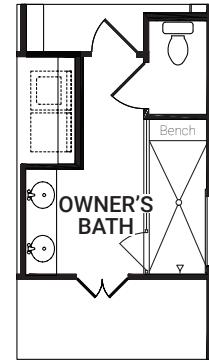

SYMPHONY SERIES

BY IMPRESSION HOMES

Concerto

3 BR | 2 BA | 1,711 SF

ELEVATION L

ELEVATION M

ELEVATION N

That's the Sound of Community.

OPTIONS

OPTIONAL OWNER'S BATH
Half Wall
OPTION #202

OPTIONAL OWNER'S BATH
Shower Only
OPTION #204

OPTIONAL OWNER'S BATH
2nd Vanity Bowl
Included Standard
OPTION #206

OPTIONAL FLEX
OPTION #118

OPTIONAL STUDY
OPTION #120