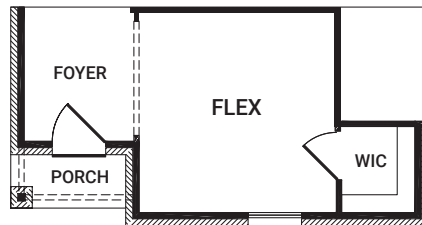

SYMPHONY SERIES

BY IMPRESSION HOMES

Concerto

3 BR | 2 BA | 1,711 SF

ELEVATION L

ELEVATION M

ELEVATION N

That's the Sound of Community.

OPTIONS

OPTIONAL OWNER'S BATH
Half Wall
OPTION #202

OPTIONAL OWNER'S BATH
Shower Only
OPTION #204

OPTIONAL OWNER'S BATH
2nd Vanity Bowl
Included Standard
OPTION #206

OPTIONAL FLEX
OPTION #118

OPTIONAL STUDY
OPTION #120

OPTIONAL SUNROOM
Adds Approx. 110 SF
OPTION #168

Start *Living Smarter* with Impression Homes.

Living Smarter technology locations are indicated as follows: = Pre-Wired for Wireless Access Point(s) and = RG-6 & Cat6 Media Outlet(s). Ask your sales consultant for more details. Any dimensions and square footage shown, indicated, or stated are approximate and may vary from these art drawings of interior space. Impression Homes reserves the right to change features, prices, and design details without prior notice or obligation. Interior space drawings and exterior paintings are artistic interpretations of concepts and are not drawn to scale. Plan numbers are not intended to represent square footage.