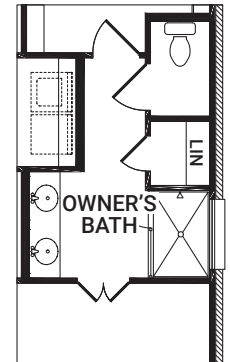

SYMPHONY SERIES

BY IMPRESSION HOMES

Concerto

3 BR | 2 BA | 1,711 SF

ELEVATION L

ELEVATION M

ELEVATION N

That's the Sound of Community.

OPTIONS

OPTIONAL OWNER'S BATH
Half Wall
OPTION #202

OPTIONAL OWNER'S BATH
Shower Only
OPTION #204

OPTIONAL OWNER'S BATH
2nd Vanity Bowl
Included Standard
OPTION #206

OPTIONAL FLEX
OPTION #118

OPTIONAL STUDY
OPTION #120