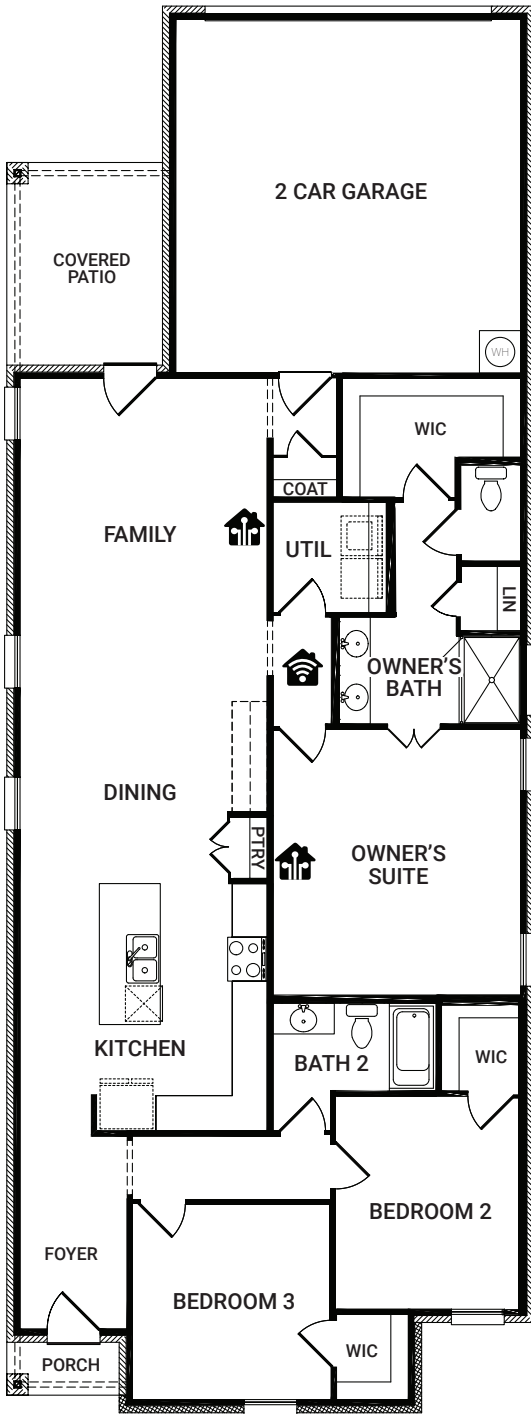

SYMPHONY SERIES

BY IMPRESSION HOMES

Concerto

3 BR | 2 BA | 1,711 SF

ELEVATION L

ELEVATION M

ELEVATION N

That's the Sound of Community.

OPTIONS

OPTIONAL OWNER'S BATH
Half Wall
OPTION #202

OPTIONAL OWNER'S BATH
Shower Only
OPTION #204

OPTIONAL OWNER'S BATH
2nd Vanity Bowl
Included Standard
OPTION #206

OPTIONAL FLEX
OPTION #118

OPTIONAL STUDY
OPTION #120

OPTIONAL SUNROOM
Adds Approx. 110 SF
OPTION #168

Start *Living Smarter* with Impression Homes.

Living Smarter technology locations are indicated as follows: = Pre-Wired for Wireless Access Point(s) and = RG-6 & Cat6 Media Outlet(s). Ask your sales consultant for more details. Any dimensions and square footage shown, indicated, or stated are approximate and may vary from these art drawings of interior space. Impression Homes reserves the right to change features, prices, and design details without prior notice or obligation. Interior space drawings and exterior paintings are artistic interpretations of concepts and are not drawn to scale. Plan numbers are not intended to represent square footage.