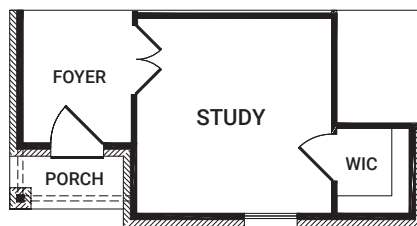

SYMPHONY SERIES

BY IMPRESSION HOMES

Concerto

3 BR | 2 BA | 1,711 SF

ELEVATION L

ELEVATION M

ELEVATION N

That's the Sound of Community.

OPTIONS

OPTIONAL OWNER'S BATH
Half Wall
OPTION #202

OPTIONAL OWNER'S BATH
Shower Only
OPTION #204

OPTIONAL OWNER'S BATH
2nd Vanity Bowl
Included Standard
OPTION #206

OPTIONAL FLEX
OPTION #118

OPTIONAL STUDY
OPTION #120

OPTIONAL SUNROOM
Adds Approx. 110 SF
OPTION #168

Start *Living Smarter* with Impression Homes.

Living Smarter technology locations are indicated as follows: = Pre-Wired for Wireless Access Point(s) and = RG-6 & Cat6 Media Outlet(s). Ask your sales consultant for more details. Any dimensions and square footage shown, indicated, or stated are approximate and may vary from these art drawings of interior space. Impression Homes reserves the right to change features, prices, and design details without prior notice or obligation. Interior space drawings and exterior paintings are artistic interpretations of concepts and are not drawn to scale. Plan numbers are not intended to represent square footage.