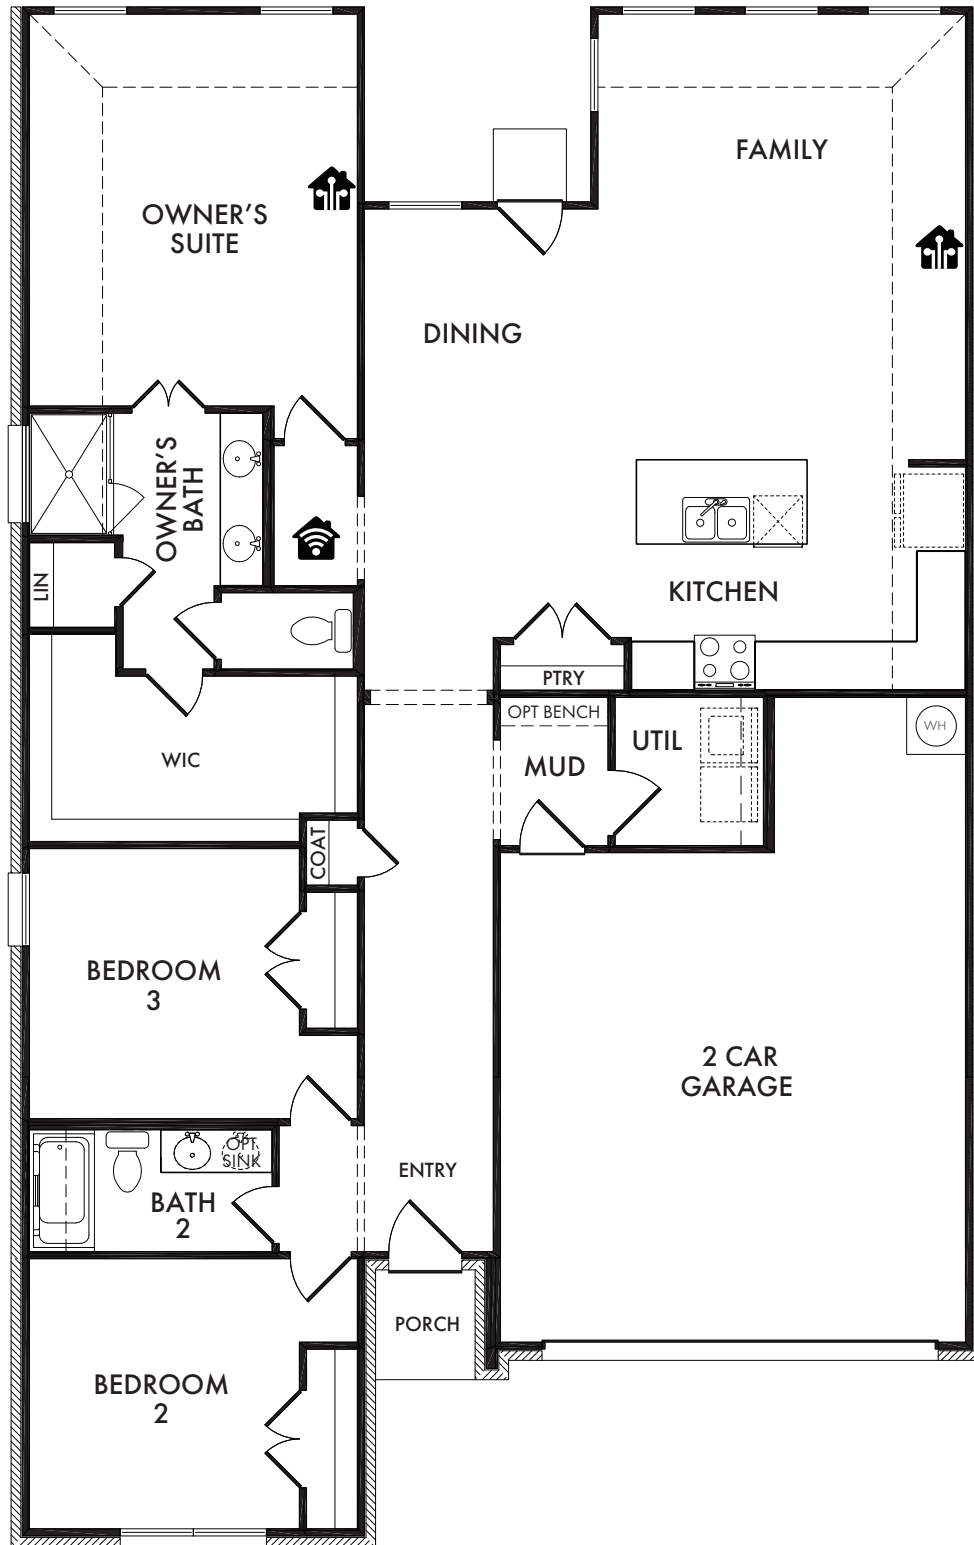

ELEVATION A

ELEVATION B

ELEVATION C

ELEVATION D

ELEVATION E

ELEVATION F

ELEVATION G

ELEVATION H

 Start *Living Smarter* with Impression Homes.

Living Smarter technology locations are indicated as follows:  = Pre-Wired for Wireless Access Point(s) and  = RG-6 & Cat6 Media Outlet(s). Ask your sales consultant for more details. Any dimensions and square footage shown, indicated, or stated are approximate and may vary from these art drawings of interior space. Impression Homes reserves the right to change features, prices, and design details without prior notice or obligation. Interior space drawings and exterior paintings are artistic interpretations of concepts and are not drawn to scale. Plan numbers are not intended to represent square footage.

**OPTIONAL  
OWNER'S BATH**  
w/Shower Only  
*Included Standard*  
OPT. #220

**OPTIONAL  
OWNER'S BATH**  
w/Double Sink Vanity  
*Included Standard*  
OPT. #206

**OPTIONAL  
OWNER'S BATH**  
w/Full Wall  
OPT. #203

**OPTIONAL  
OWNER'S BATH**  
w/Half Wall  
OPT. #202

**OPTIONAL BATH 2**  
w/Double Sink Vanity  
OPT. #207

**OPTIONAL FIREPLACE**  
OPT. #300

Living Smarter technology locations are indicated as follows: 📶 = Pre-Wired for Wireless Access Point(s) and 📡 = RG-6 & Cat6 Media Outlet(s). Ask your sales consultant for more details. Any dimensions and square footage shown, indicated, or stated are approximate and may vary from these art drawings of interior space. Impression Homes reserves the right to change features, prices, and design details without prior notice or obligation. Interior space drawings and exterior paintings are artistic interpretations of concepts and are not drawn to scale. Plan numbers are not intended to represent square footage.