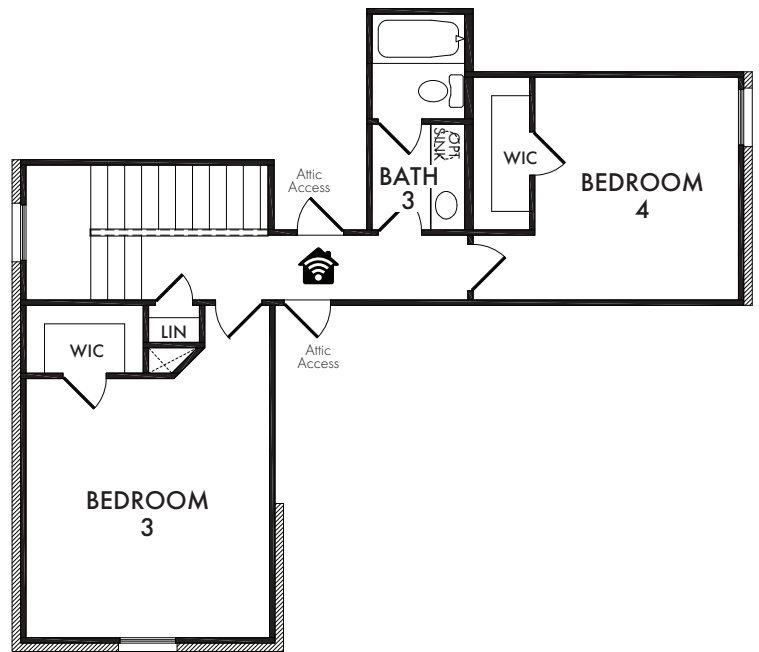

ELEVATION A

ELEVATION B

ELEVATION C

FIRST FLOOR

SECOND FLOOR

**LS** Start *Living Smarter* with Impression Homes.

Living Smarter technology locations are indicated as follows: 📶 = Pre-Wired for Wireless Access Point(s) and 🏠 = RG-6 & Cat6 Media Outlet(s). Ask your sales consultant for more details. Any dimensions and square footage shown, indicated, or stated are approximate and may vary from these art drawings of interior space. Impression Homes reserves the right to change features, prices, and design details without prior notice or obligation. Interior space drawings and exterior paintings are artistic interpretations of concepts and are not drawn to scale. Plan numbers are not intended to represent square footage.

ELEVATION I

ELEVATION J

ELEVATION K

**OPTIONAL OWNER'S BATH**  
*Included Standard*  
w/Shower Only

OPT. #220

**OPTIONAL OWNER'S BATH**  
*Included Standard*  
w/Double Sink Vanity

OPT. #206

**OPTIONAL OWNER'S BATH**  
w/Full Wall

OPT. #203

**OPTIONAL OWNER'S BATH**  
w/Half Wall

OPT. #202

**OPTIONAL BATH 3**  
w/Double Sink Vanity

OPT. #208

**OPTIONAL FIREPLACE**

OPT. #300

**OPTIONAL BOX WINDOW**

OPT. #131

**OPTIONAL GAME ROOM**

(Adds Approx. 332 Sq. Ft.)

OPT. #172

Living Smarter technology locations are indicated as follows: 🏠 = Pre-Wired for Wireless Access Point(s) and 📶 = RG-6 & Cat6 Media Outlet(s). Ask your sales consultant for more details. Any dimensions and square footage shown, indicated, or stated are approximate and may vary from these art drawings of interior space. Impression Homes reserves the right to change features, prices, and design details without prior notice or obligation. Interior space drawings and exterior paintings are artistic interpretations of concepts and are not drawn to scale. Plan numbers are not intended to represent square footage.